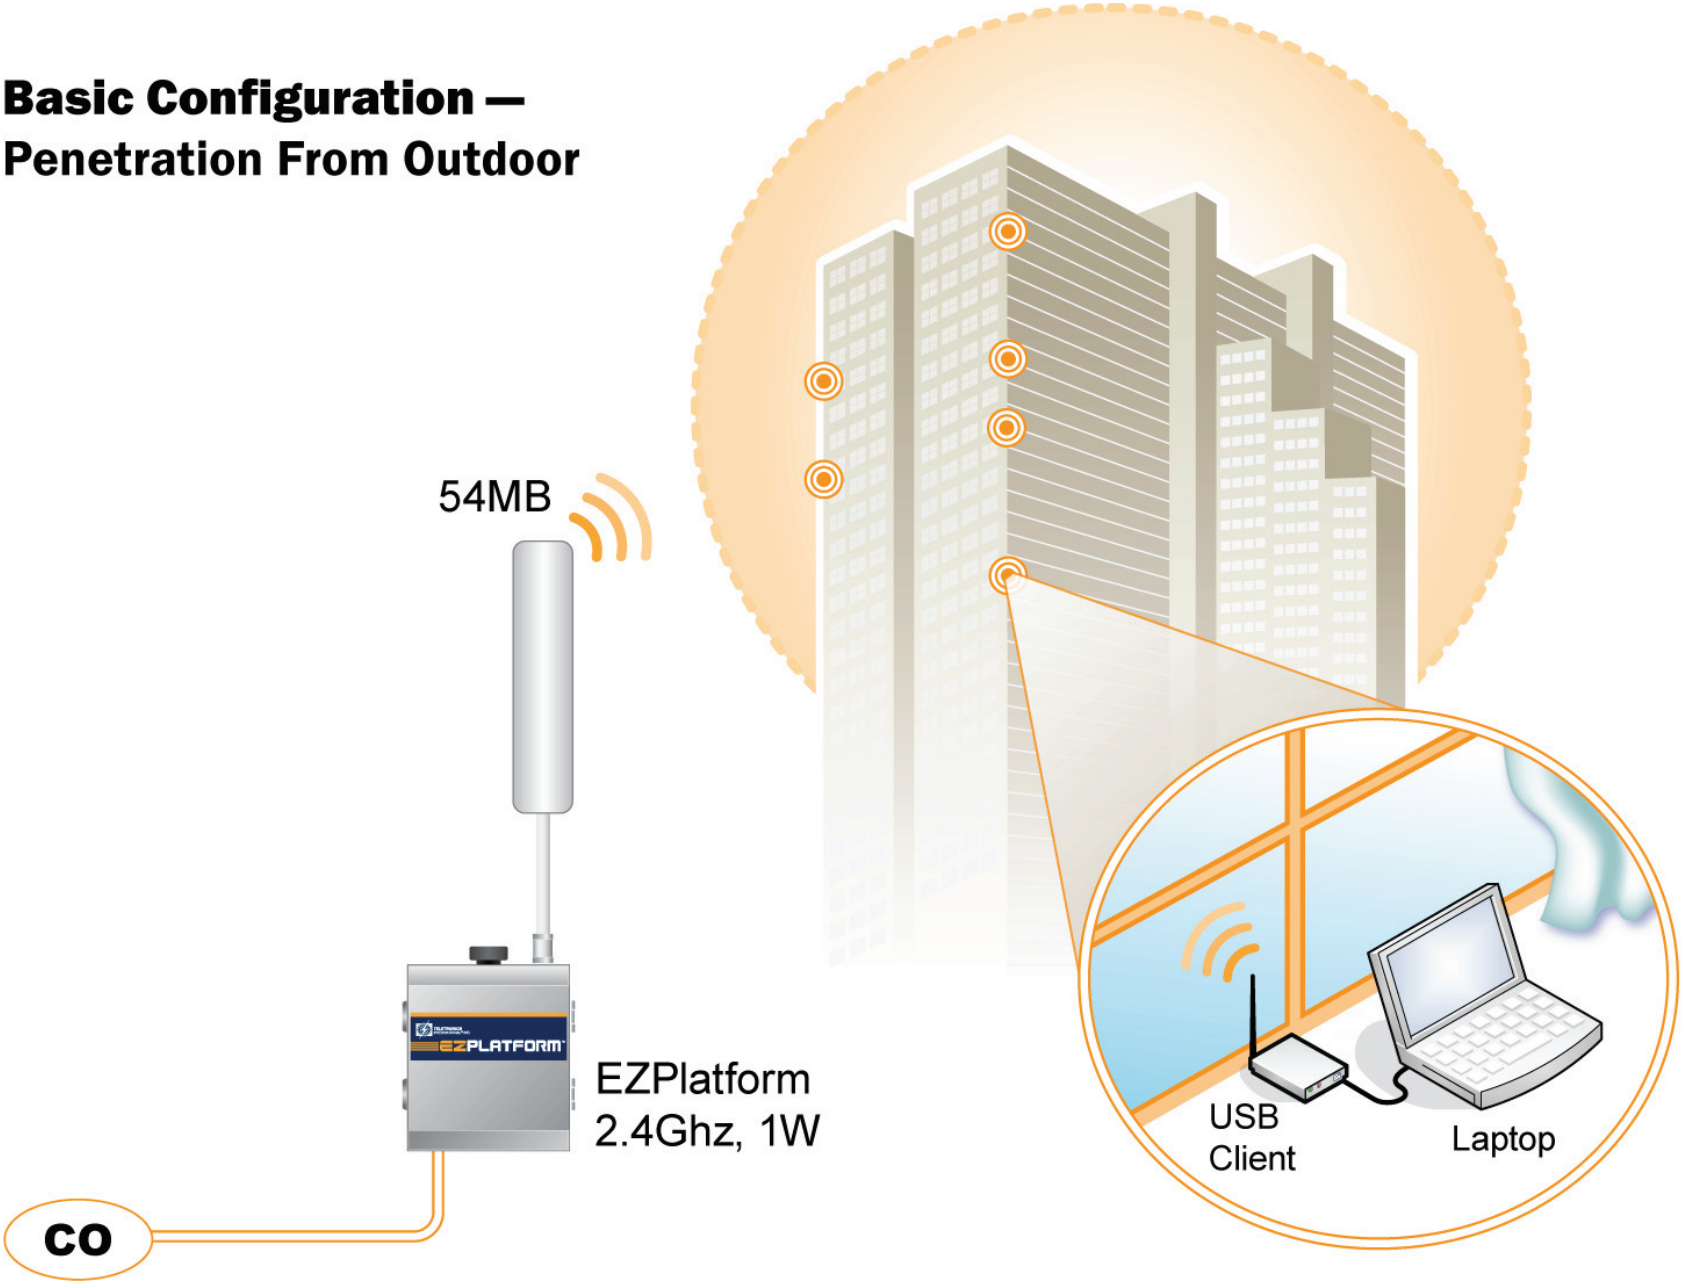

Basic Configuration – Penetration From Outdoor

Low Capacity Building – Single Channel High Power

High Capacity Building – Front and Back, 2 Separate Channels

Multiple Coverages With Dual Transmission

Remote Access — Building Itself Without IP Access

Remote Access — Multiple Dwelling Plus Neighborhood Coverage EZPlatform 2.4/5.8 GHz

Roof Top - To - Roof Top Relay

Stackup of EZPlatform

WI-FI BROADBAND NETWORK FOR STANDARD FIELD SETUP

EZPLATFORM BROADBAND SYSTEM