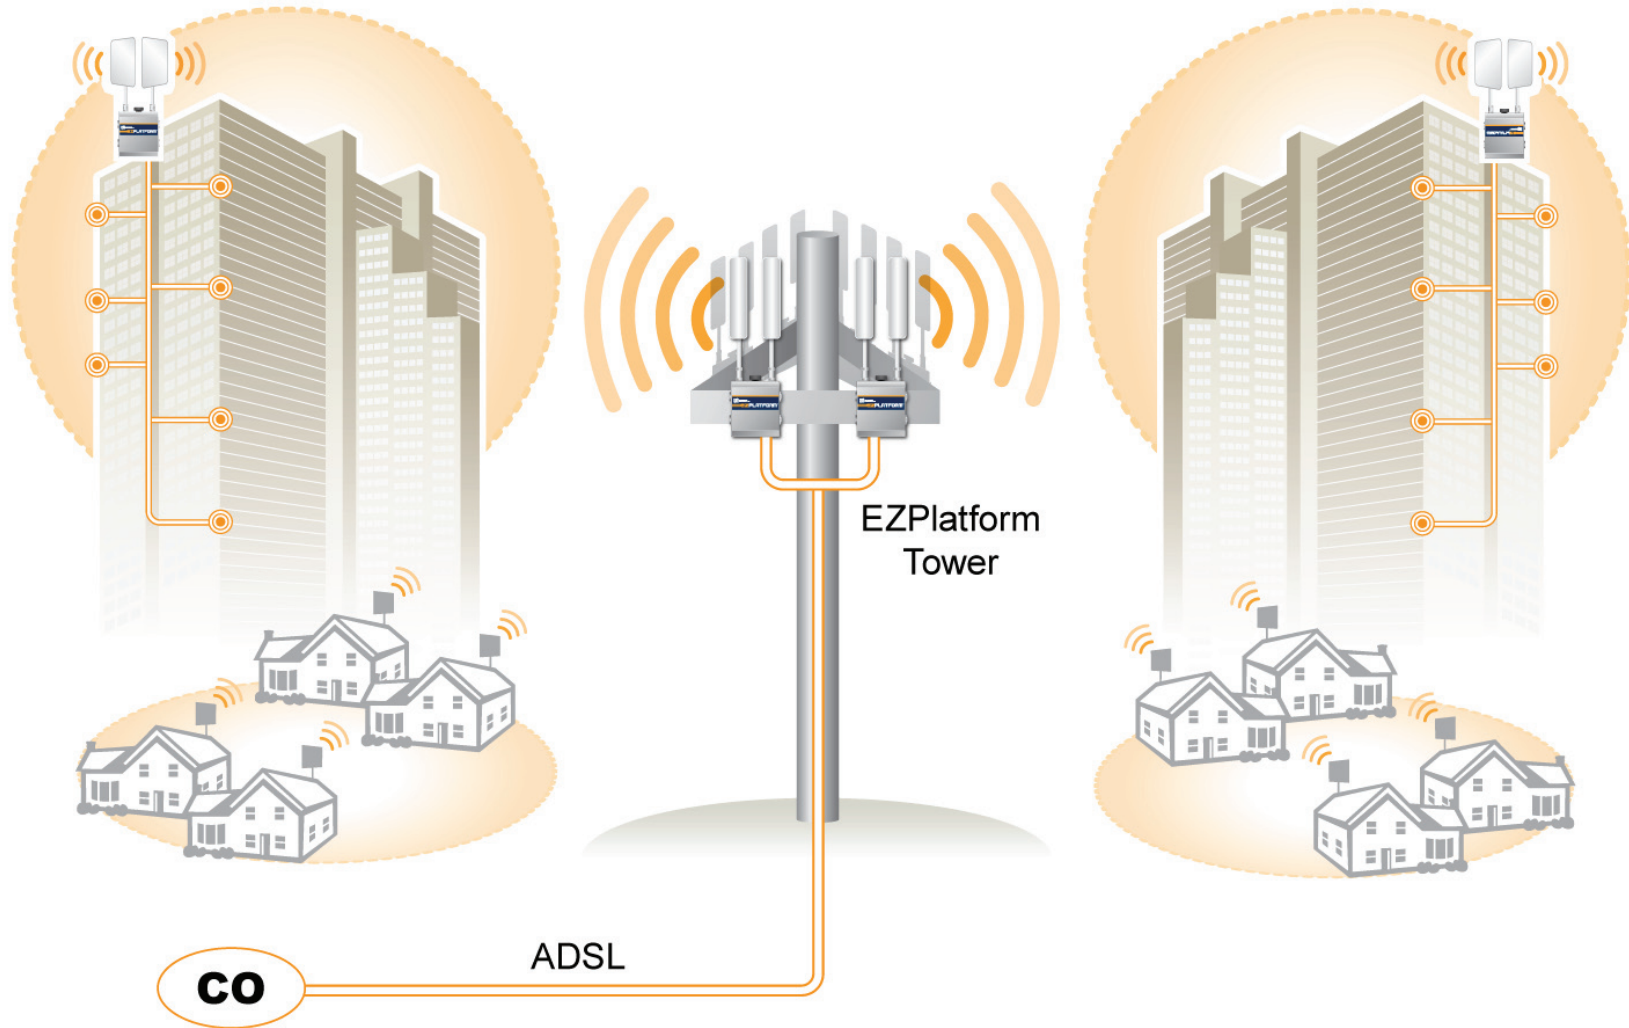

Basic Configuration – Penetration From Outdoor

Low Capacity Building – Single Channel High Power

High Capacity Building – Front and Back, 2 Separate Channels

Multiple Coverages With Dual Transmission

Remote Access — Building Itself Without IP Access

Remote Access — Multiple Dwelling Plus Neighborhood Coverage EZPlatform 2.4/5.8 GHz

Roof Top - To - Roof Top Relay

Stackup of EZPlatform

WI-FI BROADBAND NETWORK FOR STANDARD FIELD SETUP

EZPLATFORM BROADBAND SYSTEM