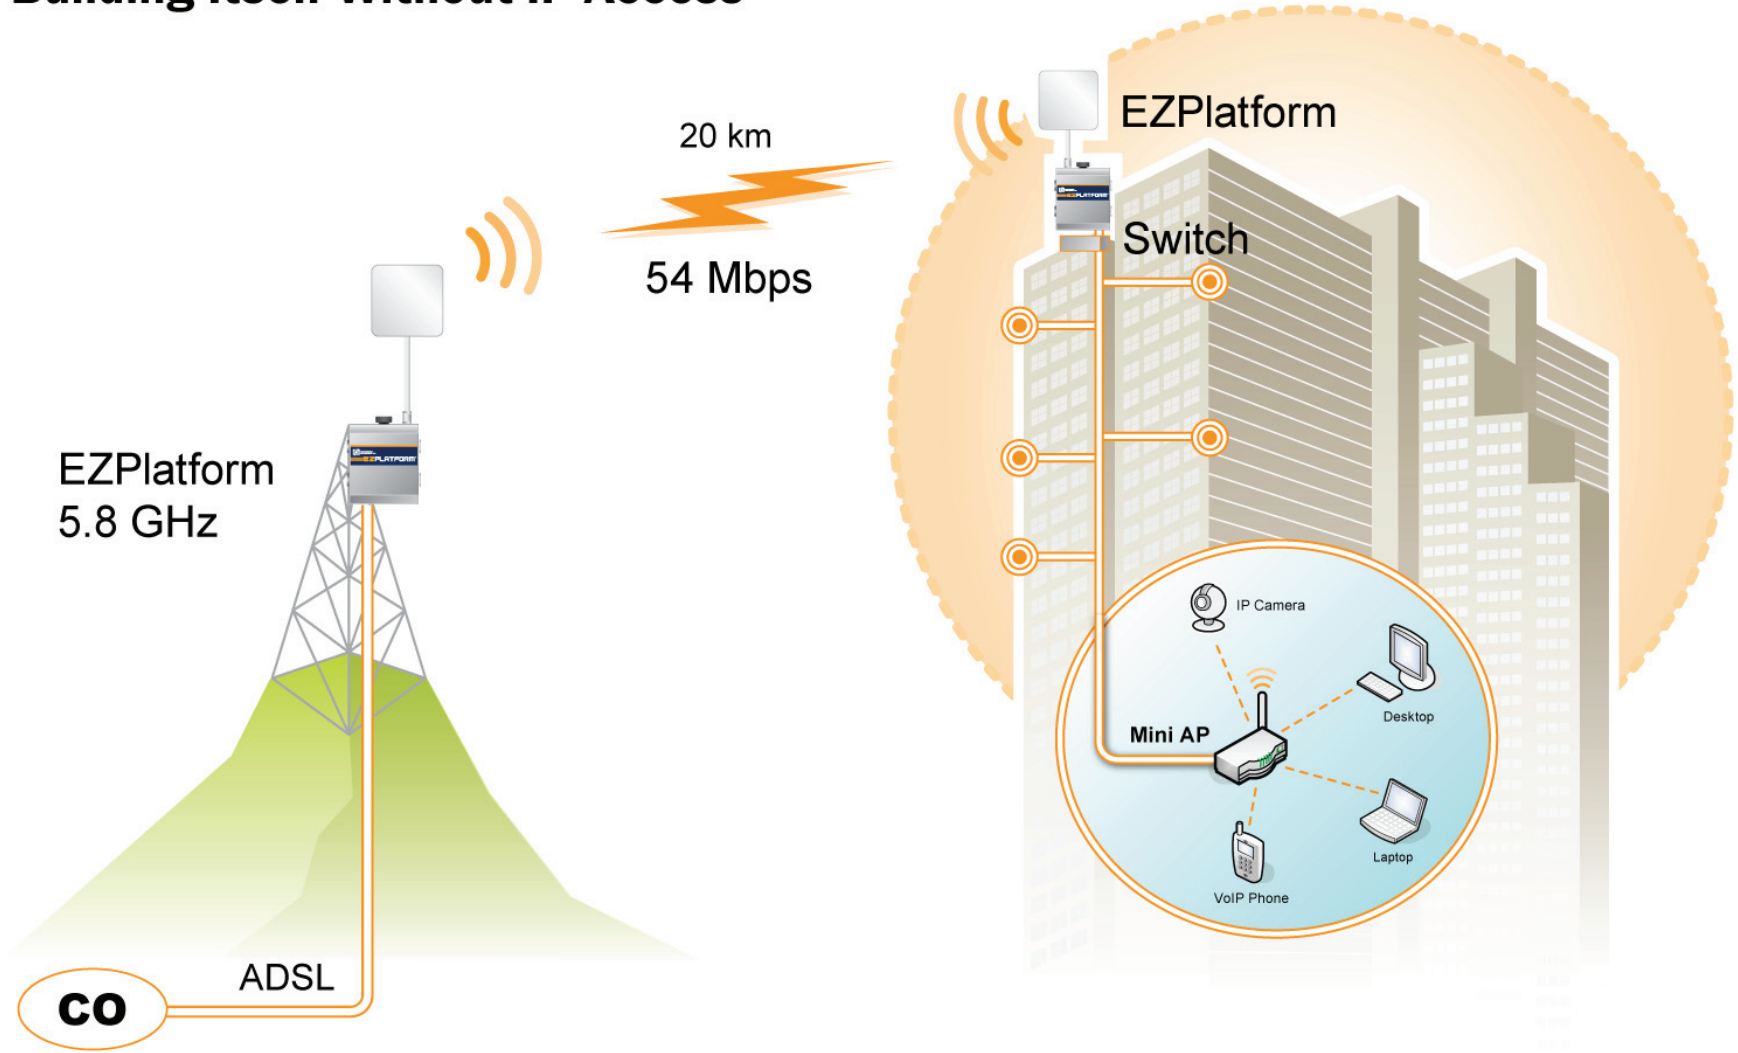

Basic Configuration – Penetration From Outdoor

Low Capacity Building – Single Channel High Power

High Capacity Building – Front and Back, 2 Separate Channels

Multiple Coverages With Dual Transmission

Remote Access — Building Itself Without IP Access

Remote Access — Multiple Dwelling Plus Neighborhood Coverage EZPlatform 2.4/5.8 GHz

Roof Top - To - Roof Top Relay

Stackup of EZPlatform

WI-FI BROADBAND NETWORK FOR STANDARD FIELD SETUP

EZPLATFORM BROADBAND SYSTEM