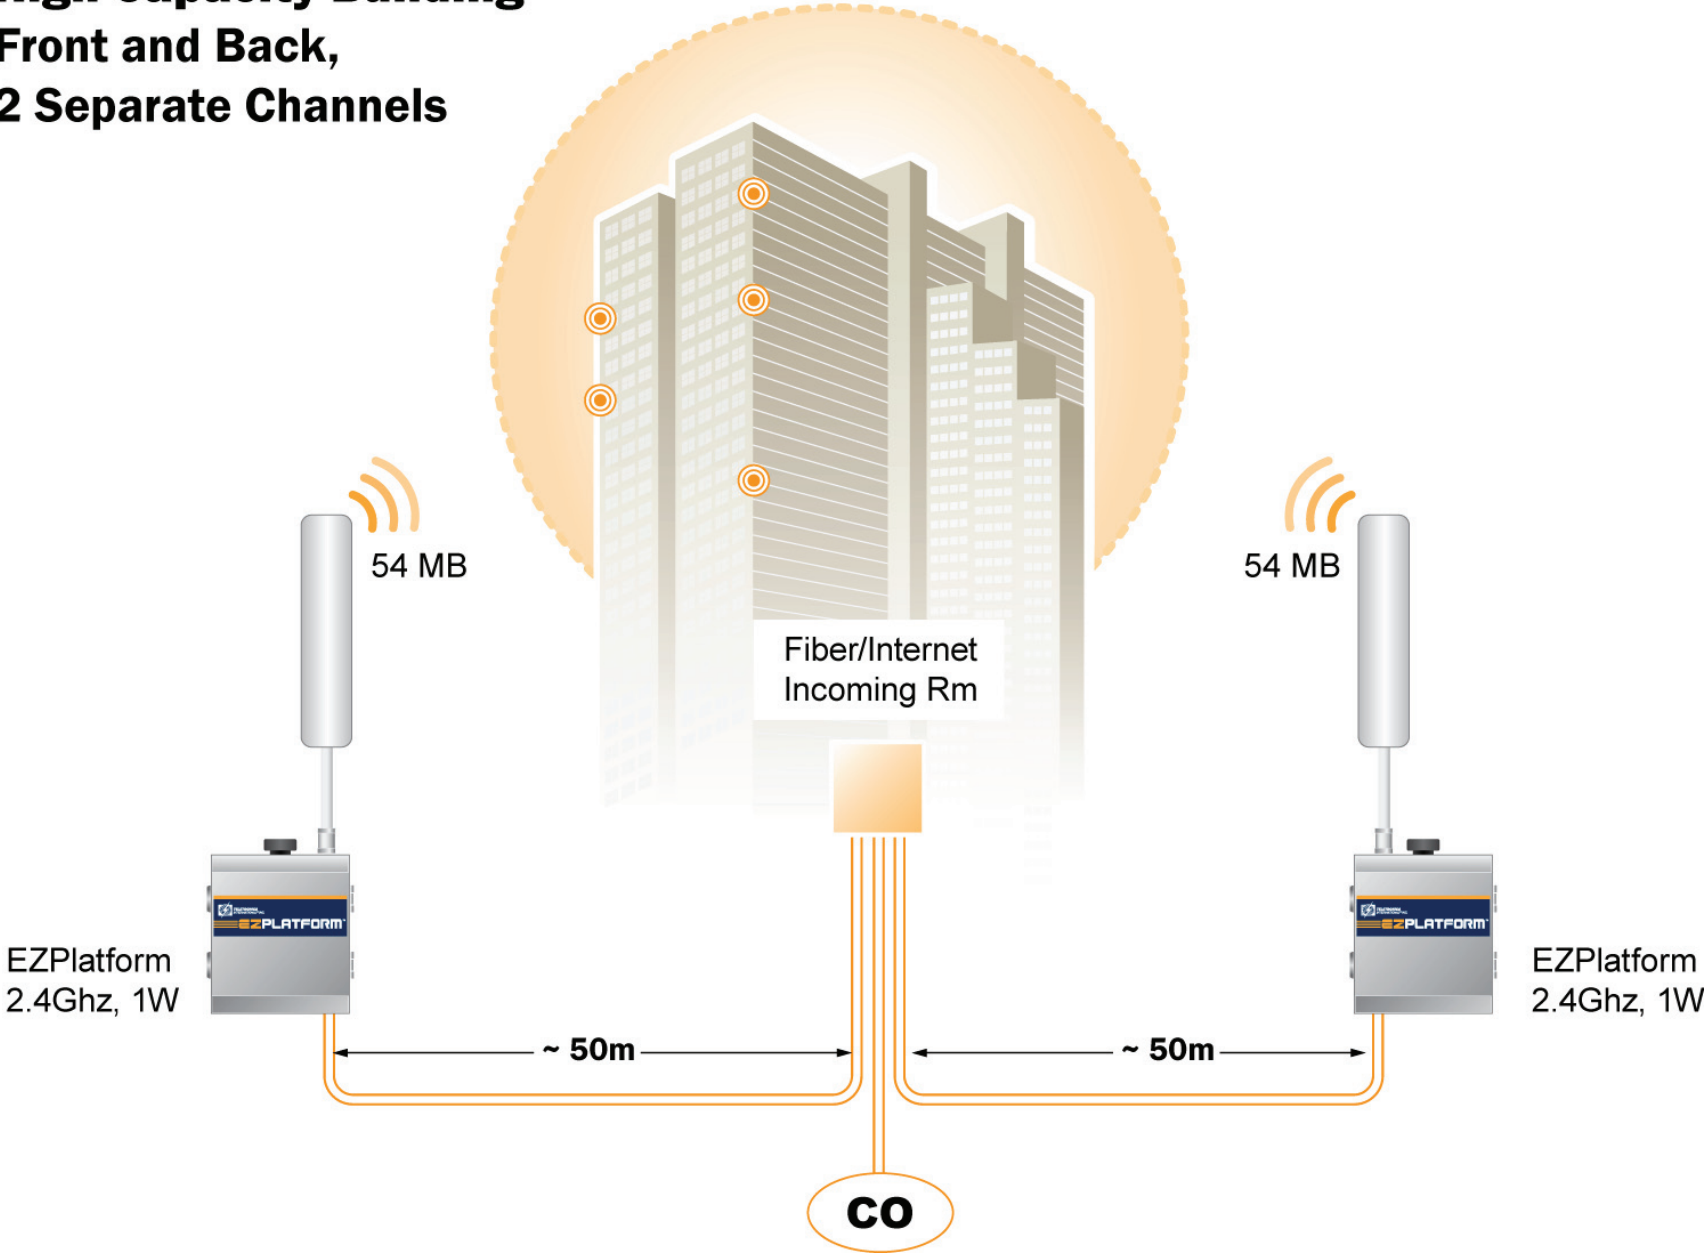

Basic Configuration – Penetration From Outdoor

Low Capacity Building – Single Channel High Power

High Capacity Building – Front and Back, 2 Separate Channels

Multiple Coverages With Dual Transmission

Remote Access — Building Itself Without IP Access

Remote Access — Multiple Dwelling Plus Neighborhood Coverage EZPlatform 2.4/5.8 GHz

Roof Top - To - Roof Top Relay

Stackup of EZPlatform

WI-FI BROADBAND NETWORK FOR STANDARD FIELD SETUP

EZPLATFORM BROADBAND SYSTEM