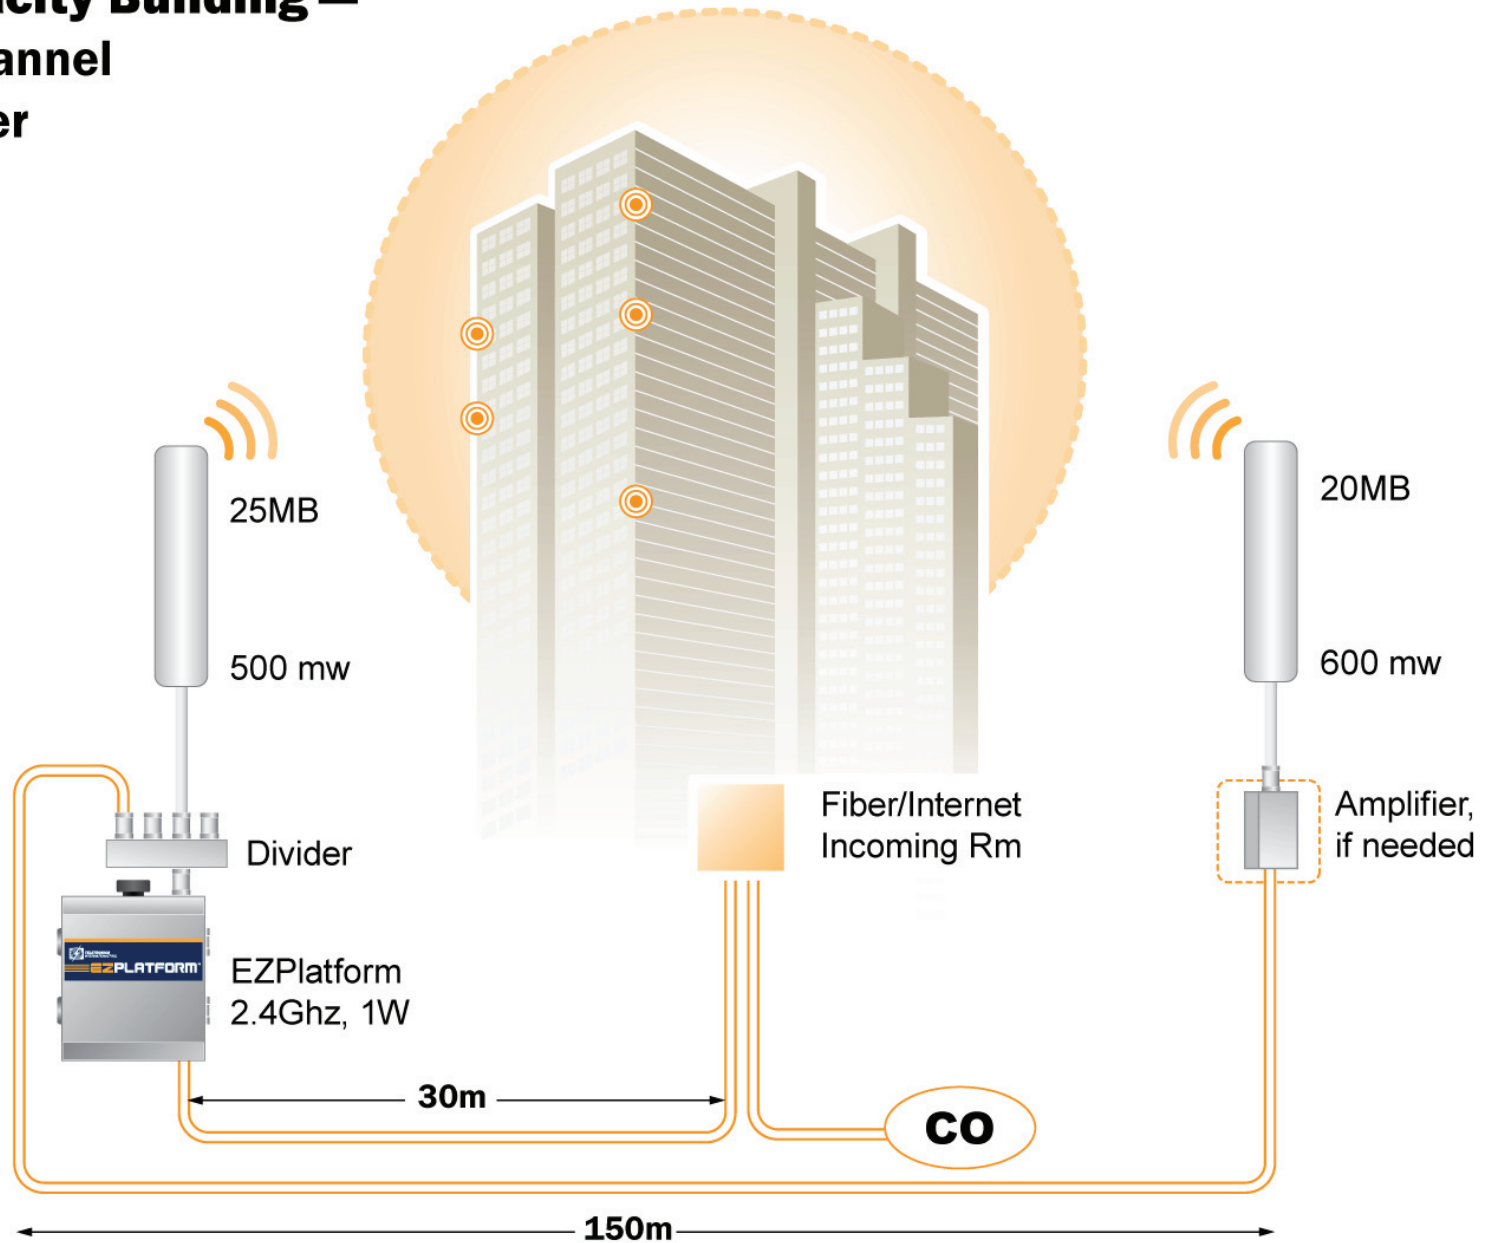

Basic Configuration – Penetration From Outdoor

Low Capacity Building – Single Channel High Power

High Capacity Building – Front and Back, 2 Separate Channels

Multiple Coverages With Dual Transmission

Remote Access — Building Itself Without IP Access

Remote Access — Multiple Dwelling Plus Neighborhood Coverage EZPlatform 2.4/5.8 GHz

Roof Top - To - Roof Top Relay

Stackup of EZPlatform

WI-FI BROADBAND NETWORK FOR STANDARD FIELD SETUP

EZPLATFORM BROADBAND SYSTEM

DIAGRAM VERSION 3