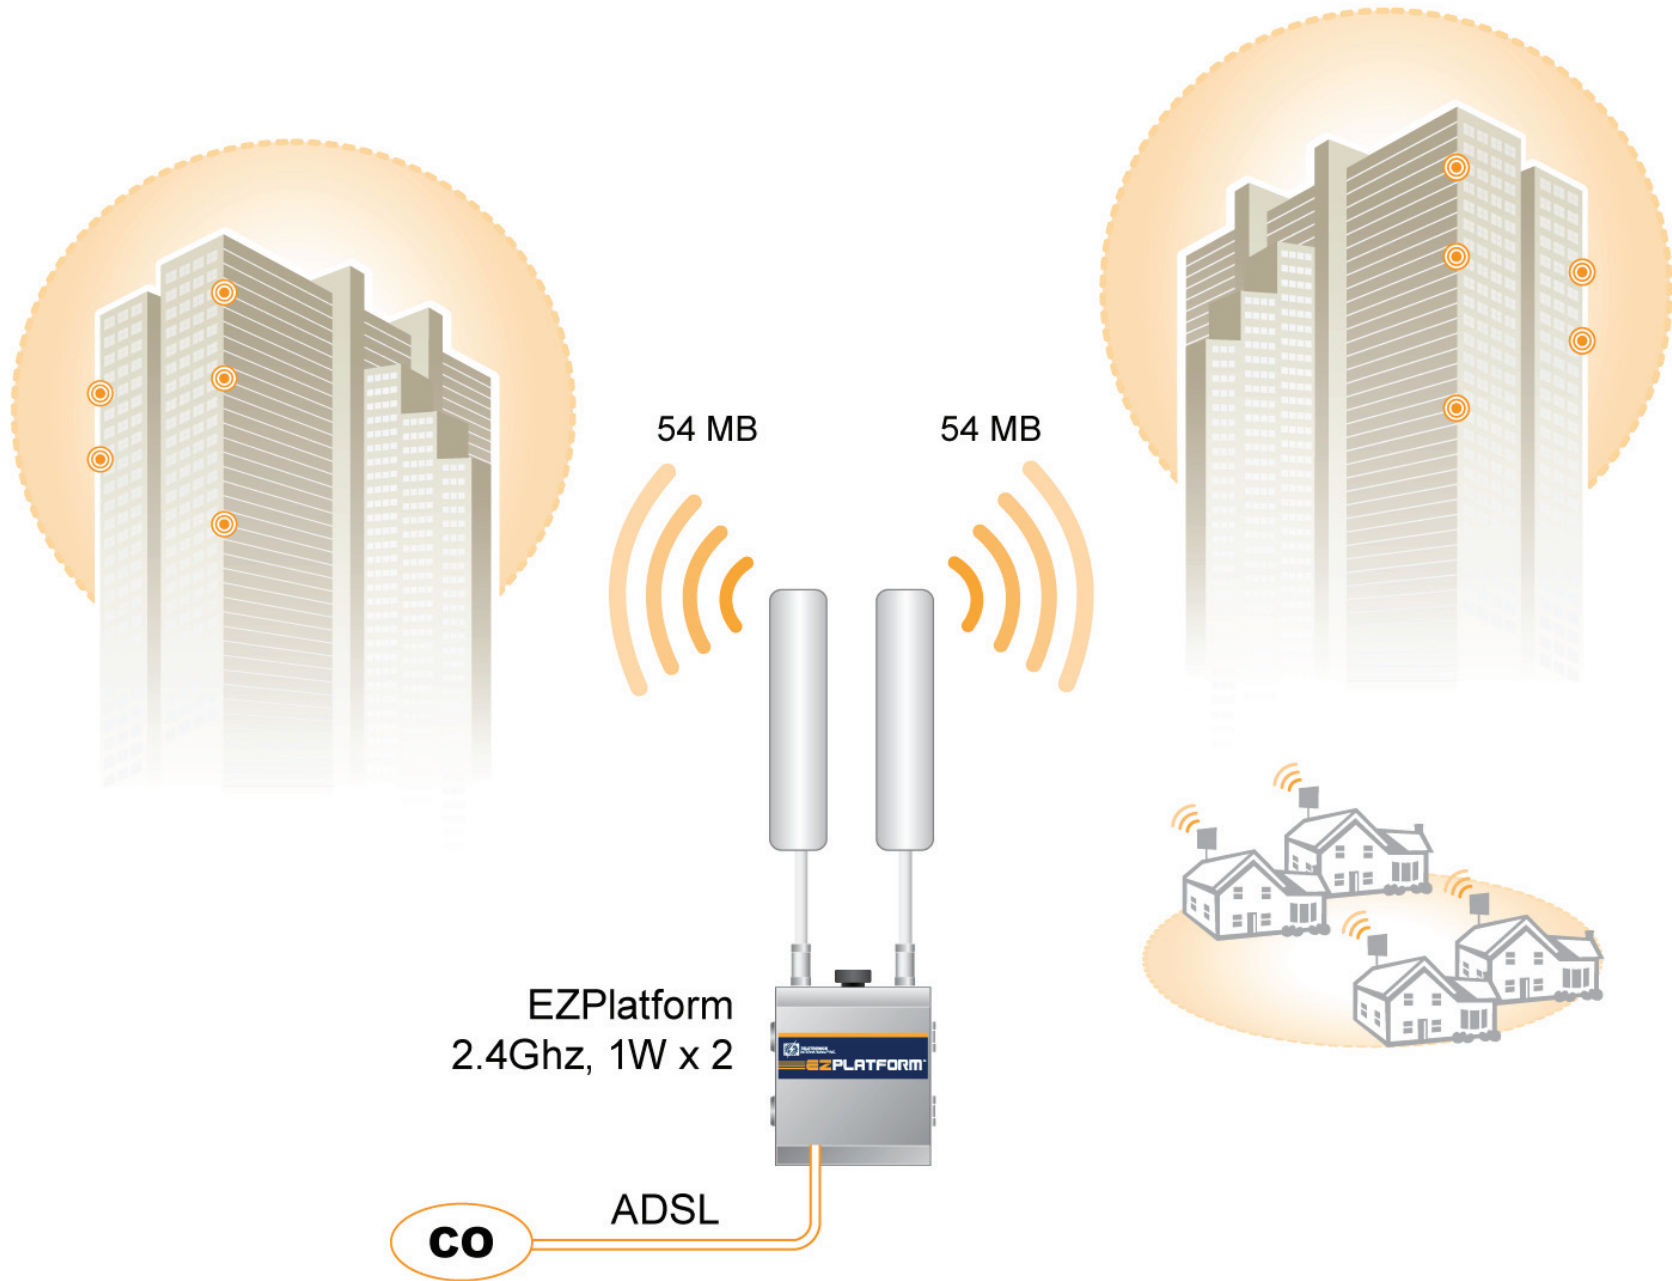

Basic Configuration – Penetration From Outdoor

Low Capacity Building – Single Channel High Power

High Capacity Building – Front and Back, 2 Separate Channels

Multiple Coverages With Dual Transmission

Remote Access — Building Itself Without IP Access

Remote Access — Multiple Dwelling Plus Neighborhood Coverage EZPlatform 2.4/5.8 GHz

Roof Top - To - Roof Top Relay

Stackup of EZPlatform

WI-FI BROADBAND NETWORK FOR STANDARD FIELD SETUP

EZPLATFORM BROADBAND SYSTEM