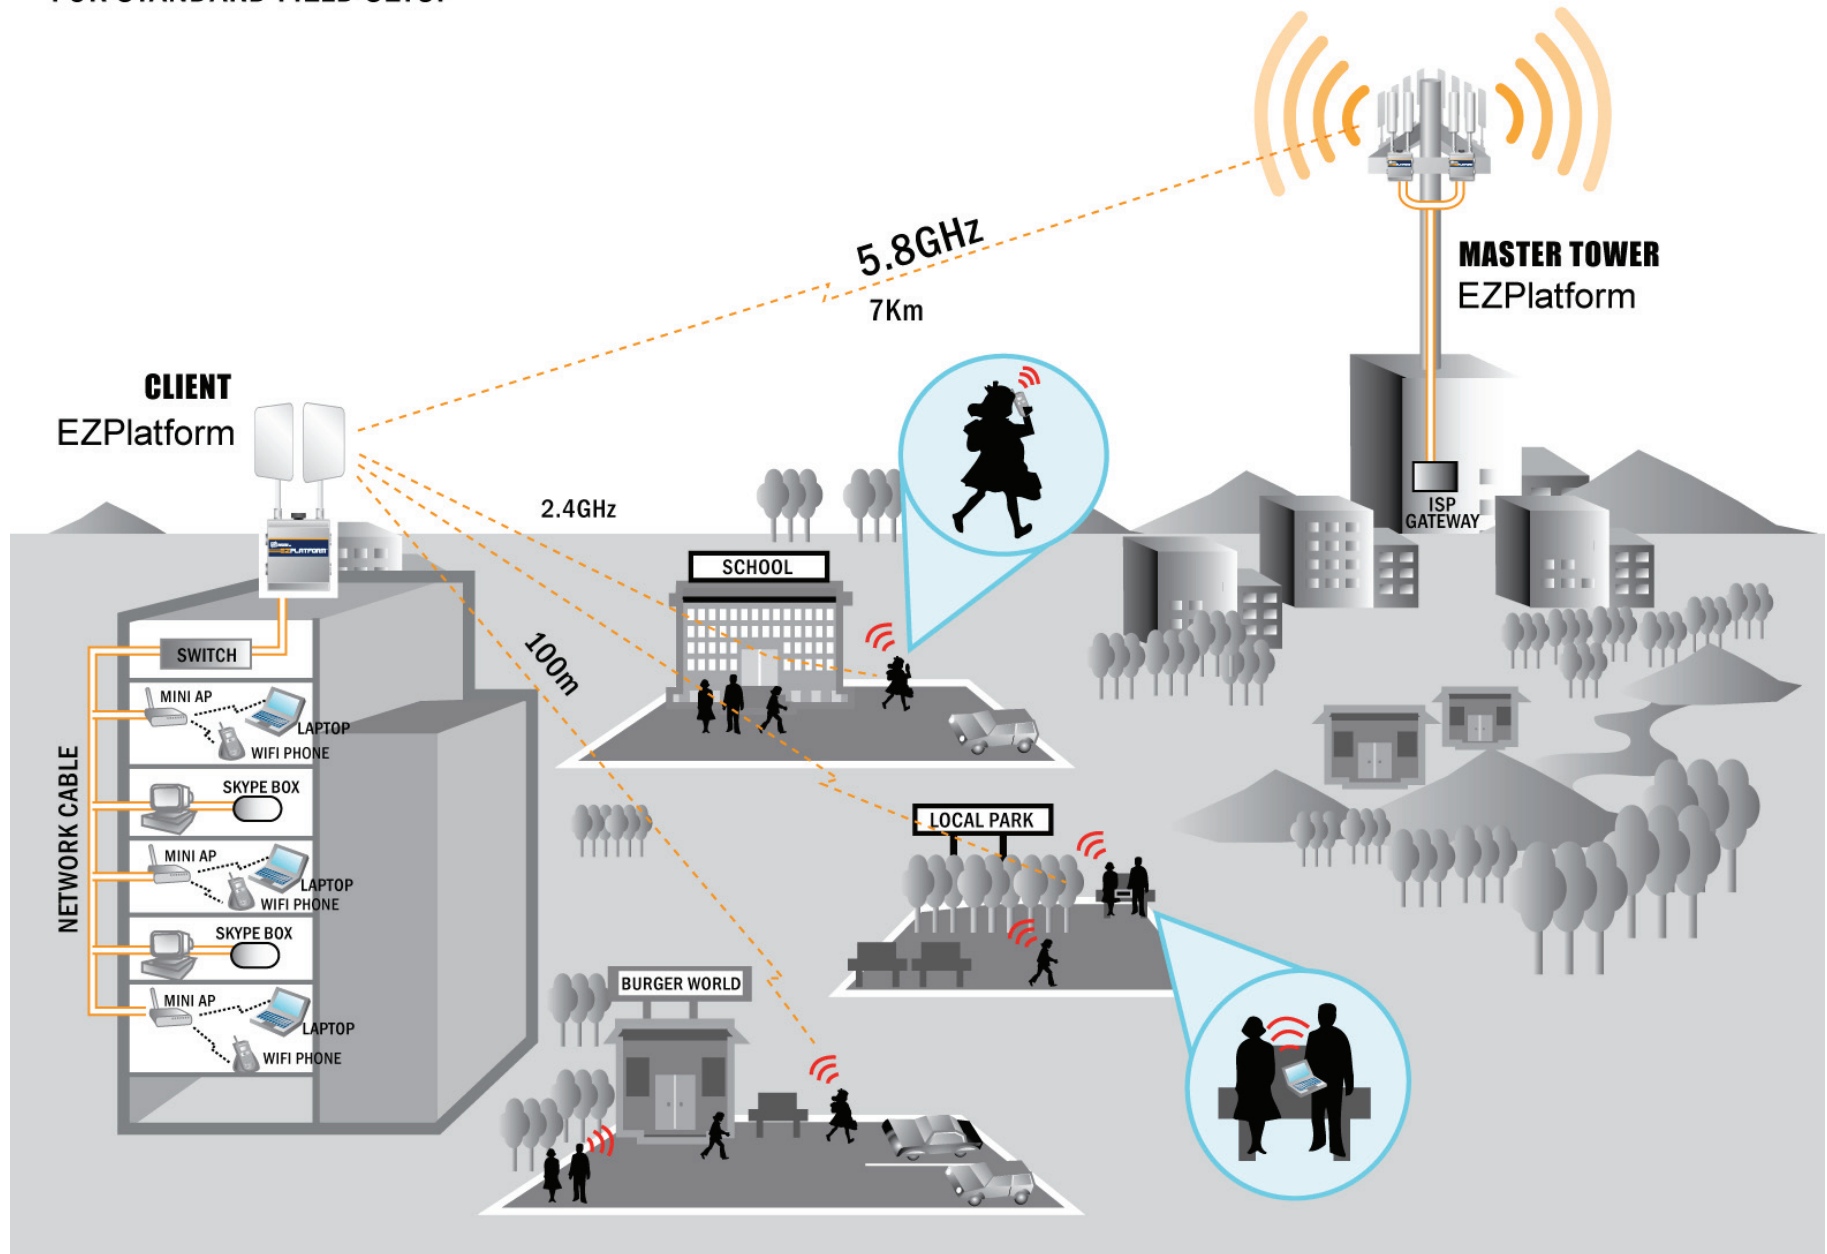

Basic Configuration – Penetration From Outdoor

Low Capacity Building – Single Channel High Power

High Capacity Building – Front and Back, 2 Separate Channels

Multiple Coverages With Dual Transmission

Remote Access — Building Itself Without IP Access

Remote Access — Multiple Dwelling Plus Neighborhood Coverage EZPlatform 2.4/5.8 GHz

Roof Top - To - Roof Top Relay

Stackup of EZPlatform

WI-FI BROADBAND NETWORK FOR STANDARD FIELD SETUP

EZPLATFORM BROADBAND SYSTEM

DIAGRAM VERSION 3