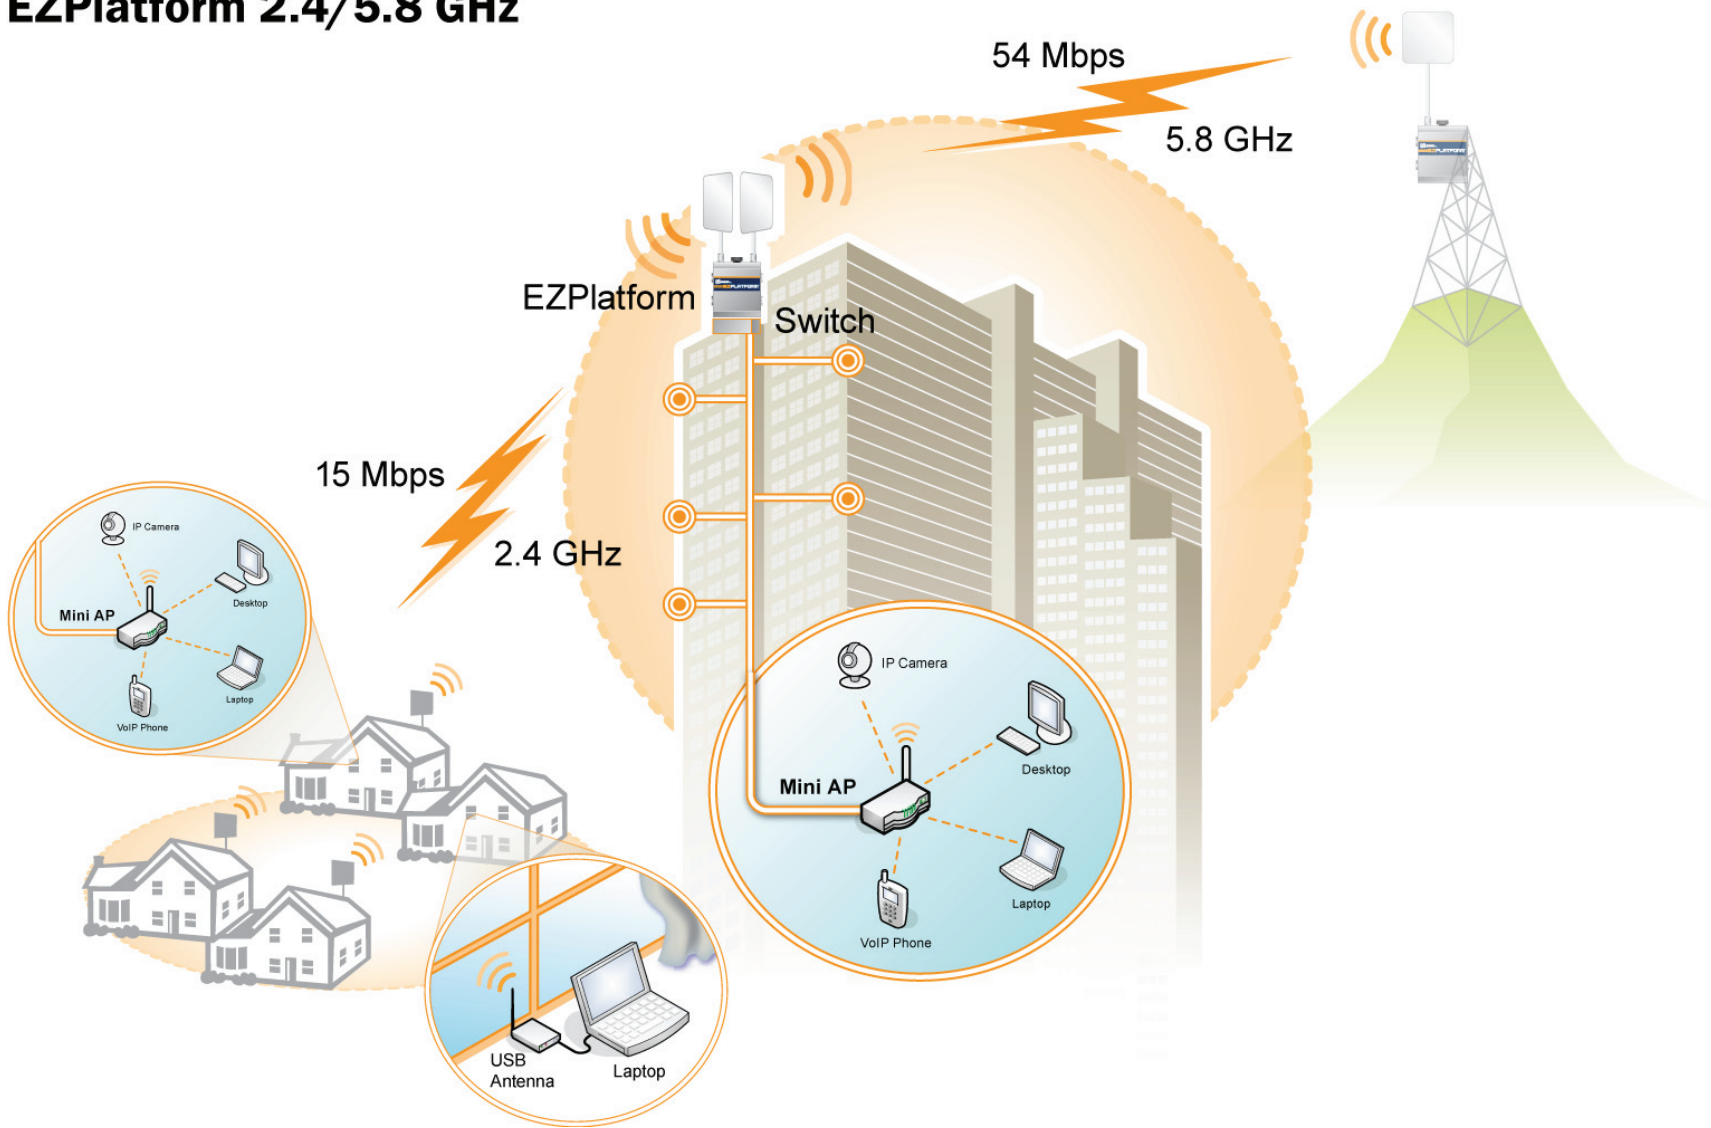

Basic Configuration – Penetration From Outdoor

Low Capacity Building – Single Channel High Power

High Capacity Building – Front and Back, 2 Separate Channels

Multiple Coverages With Dual Transmission

Remote Access — Building Itself Without IP Access

Remote Access — Multiple Dwelling Plus Neighborhood Coverage EZPlatform 2.4/5.8 GHz

Roof Top - To - Roof Top Relay

Stackup of EZPlatform

WI-FI BROADBAND NETWORK FOR STANDARD FIELD SETUP

EZPLATFORM BROADBAND SYSTEM