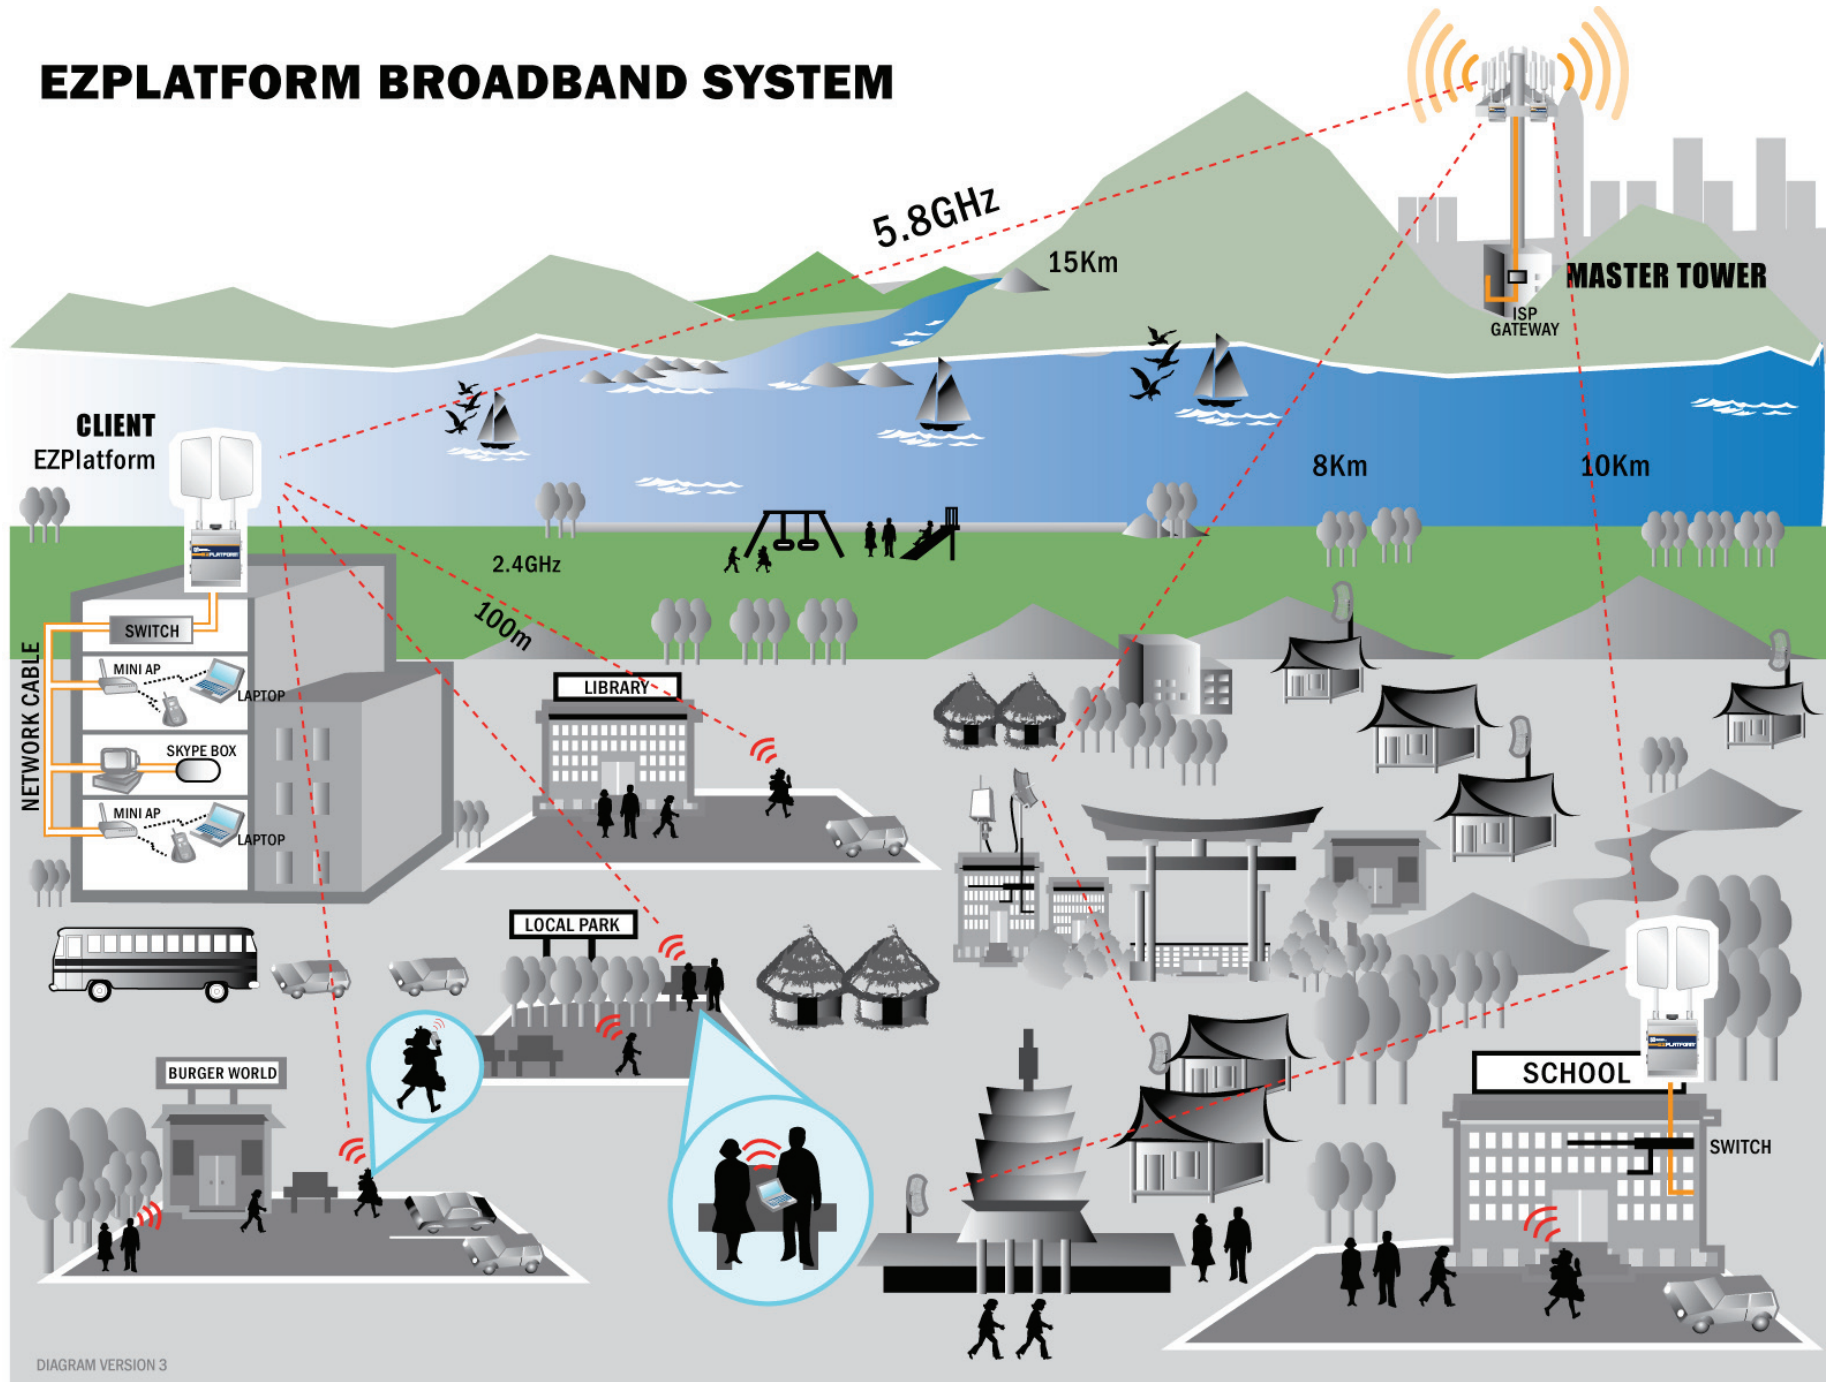

Basic Configuration – Penetration From Outdoor

Low Capacity Building – Single Channel High Power

High Capacity Building – Front and Back, 2 Separate Channels

Multiple Coverages With Dual Transmission

Remote Access — Building Itself Without IP Access

Remote Access — Multiple Dwelling Plus Neighborhood Coverage EZPlatform 2.4/5.8 GHz

Roof Top - To - Roof Top Relay

Stackup of EZPlatform

WI-FI BROADBAND NETWORK FOR STANDARD FIELD SETUP

EZPLATFORM BROADBAND SYSTEM

DIAGRAM VERSION 3