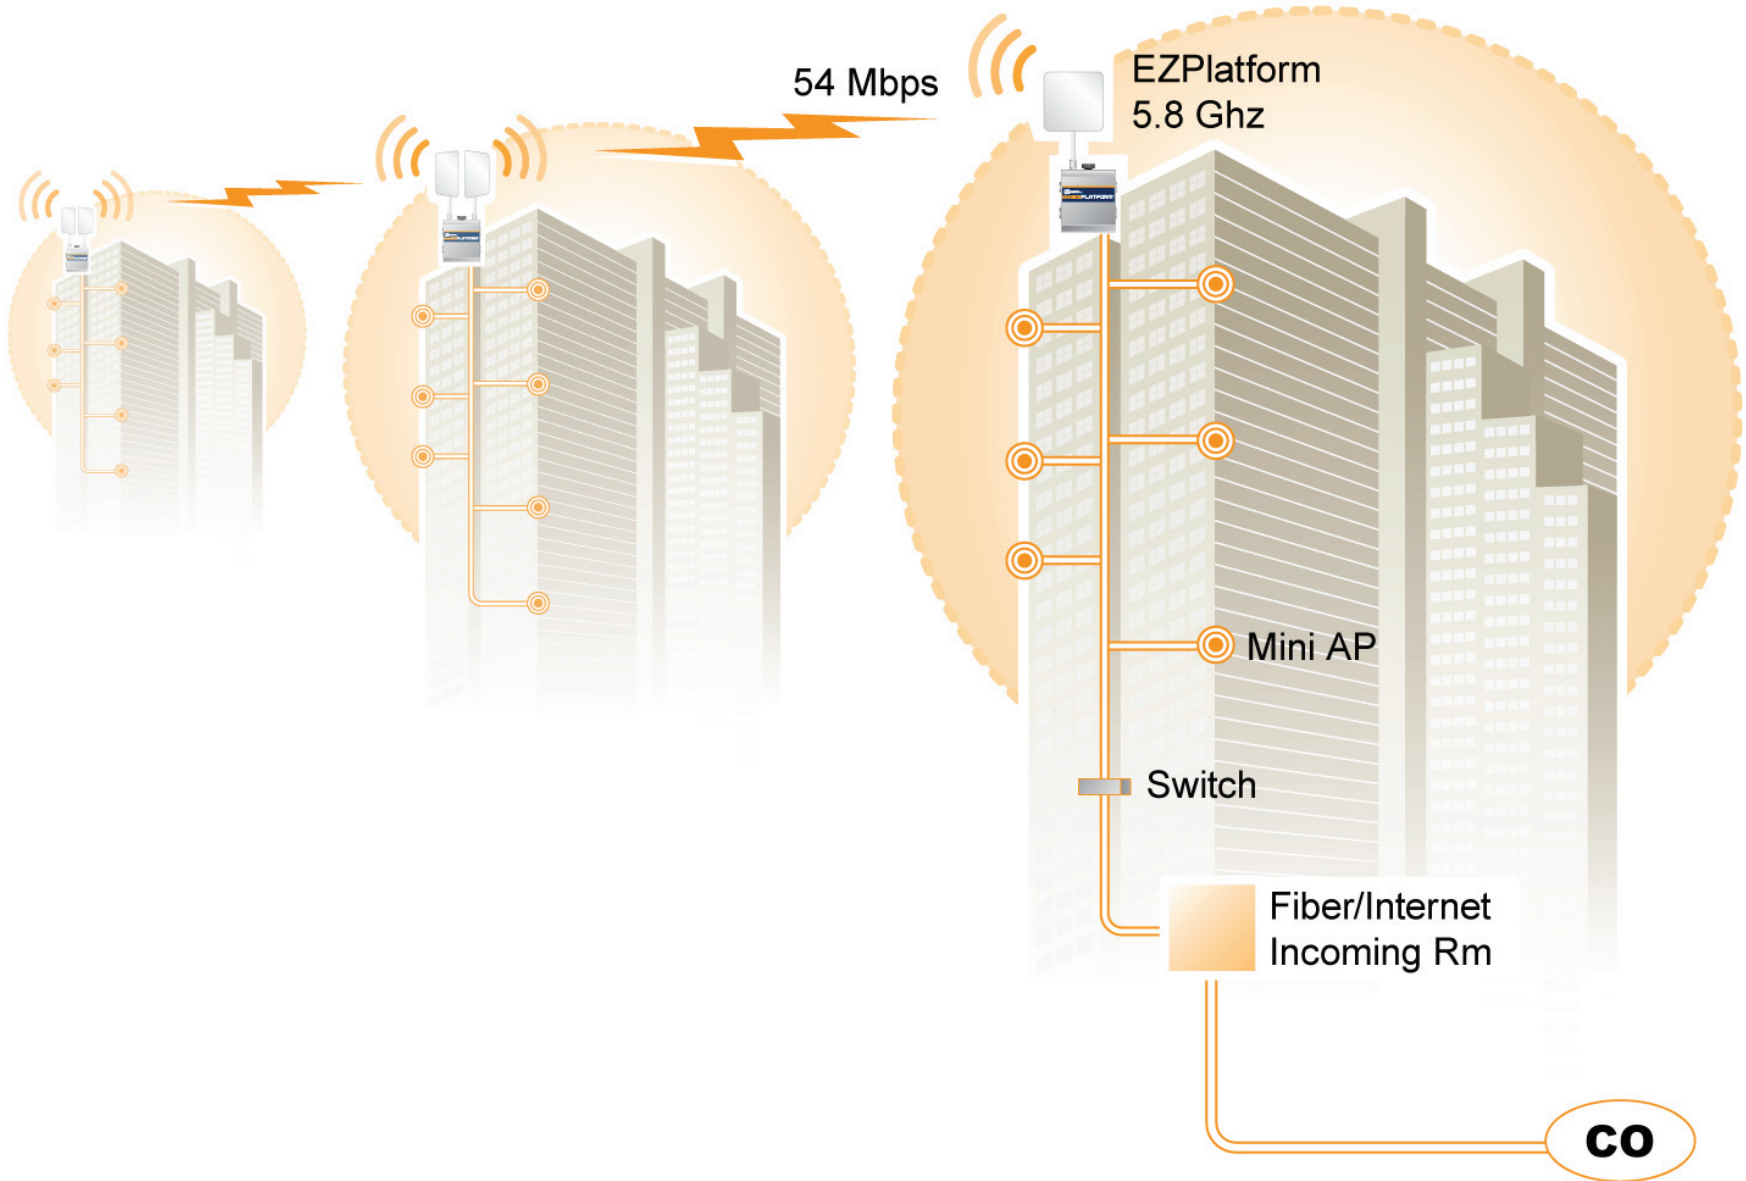

Basic Configuration – Penetration From Outdoor

Low Capacity Building – Single Channel High Power

High Capacity Building – Front and Back, 2 Separate Channels

Multiple Coverages With Dual Transmission

Remote Access — Building Itself Without IP Access

Remote Access — Multiple Dwelling Plus Neighborhood Coverage EZPlatform 2.4/5.8 GHz

Roof Top - To - Roof Top Relay

Stackup of EZPlatform

WI-FI BROADBAND NETWORK FOR STANDARD FIELD SETUP

EZPLATFORM BROADBAND SYSTEM