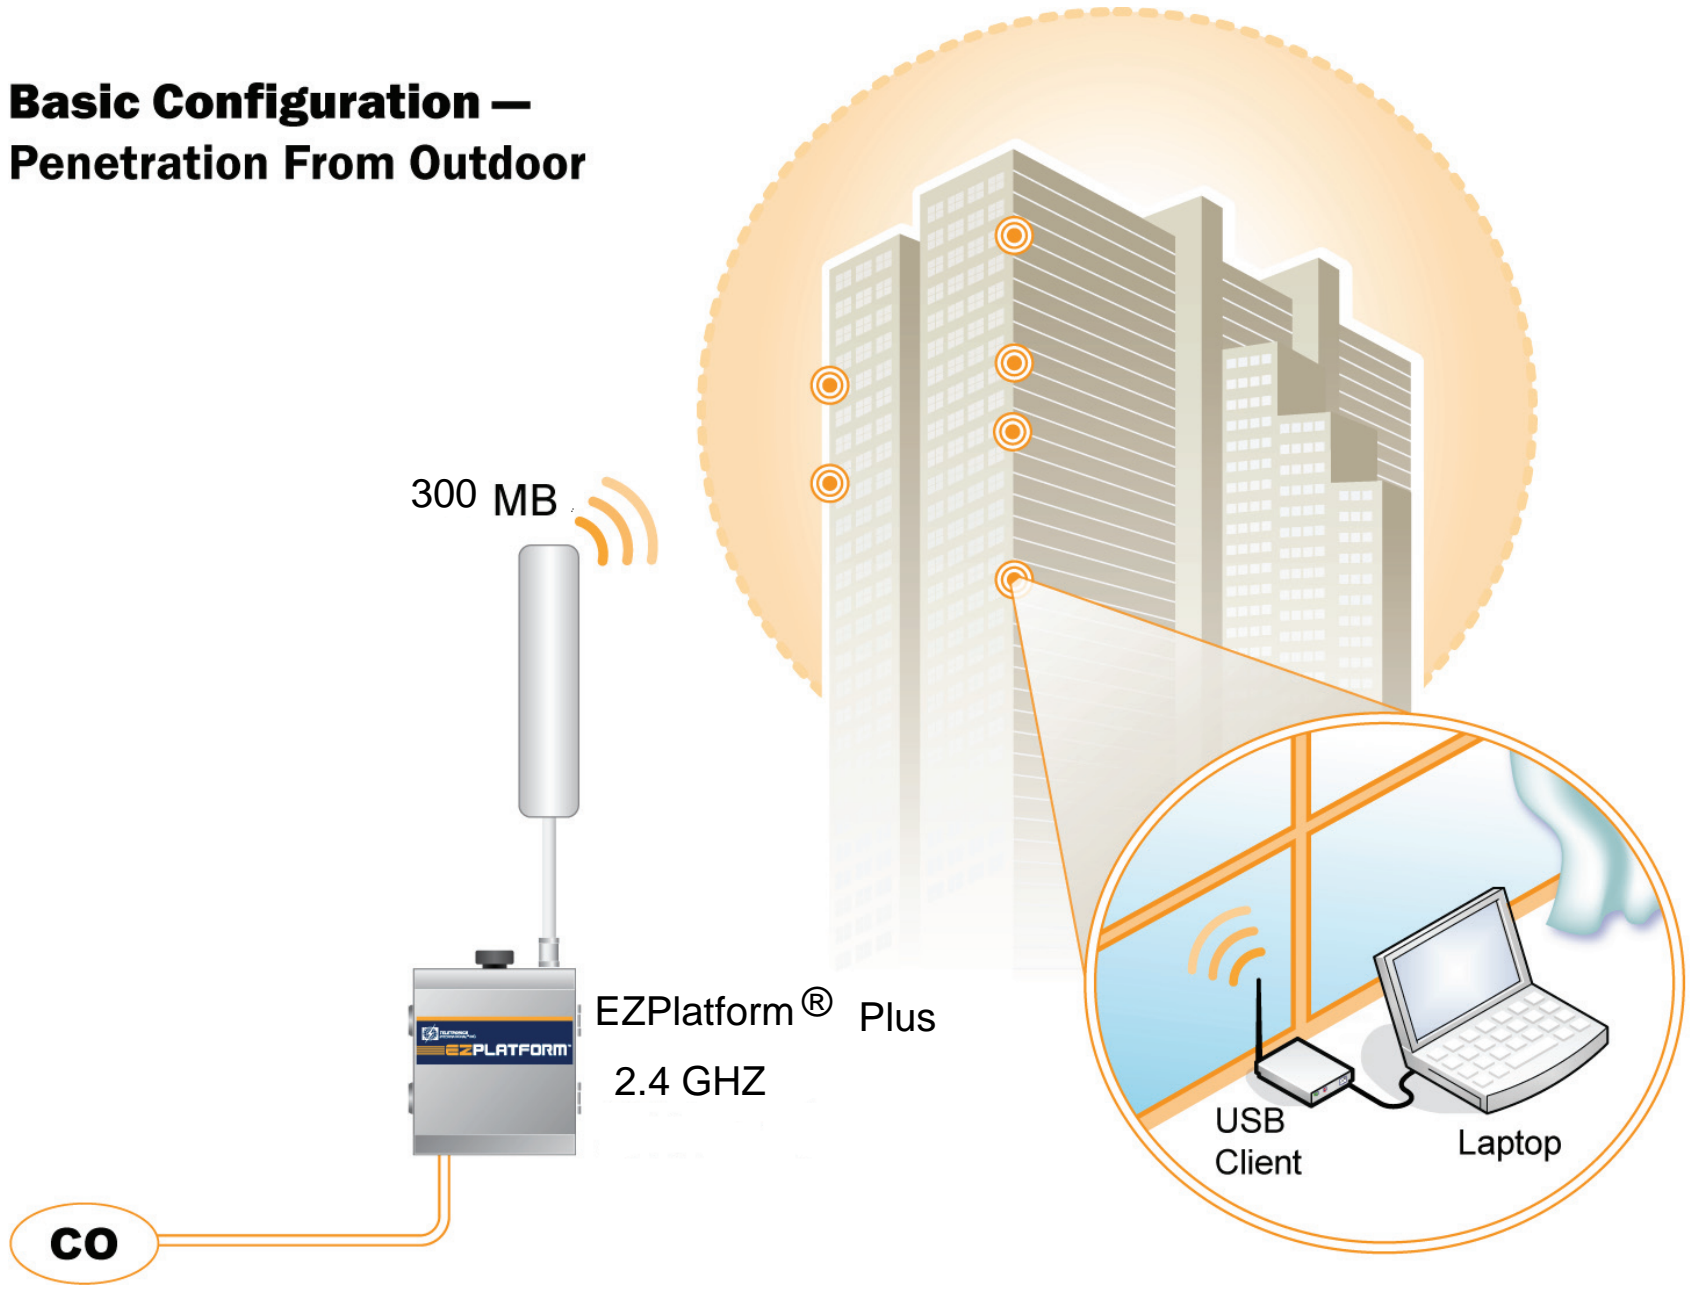

# Basic Configuration — Penetration From Outdoor

# Low Capacity Building – Single Channel High Power

# High Capacity Building – Front and Back, 2 Separate Channels

# Remote Access — Building Itself Without IP Access