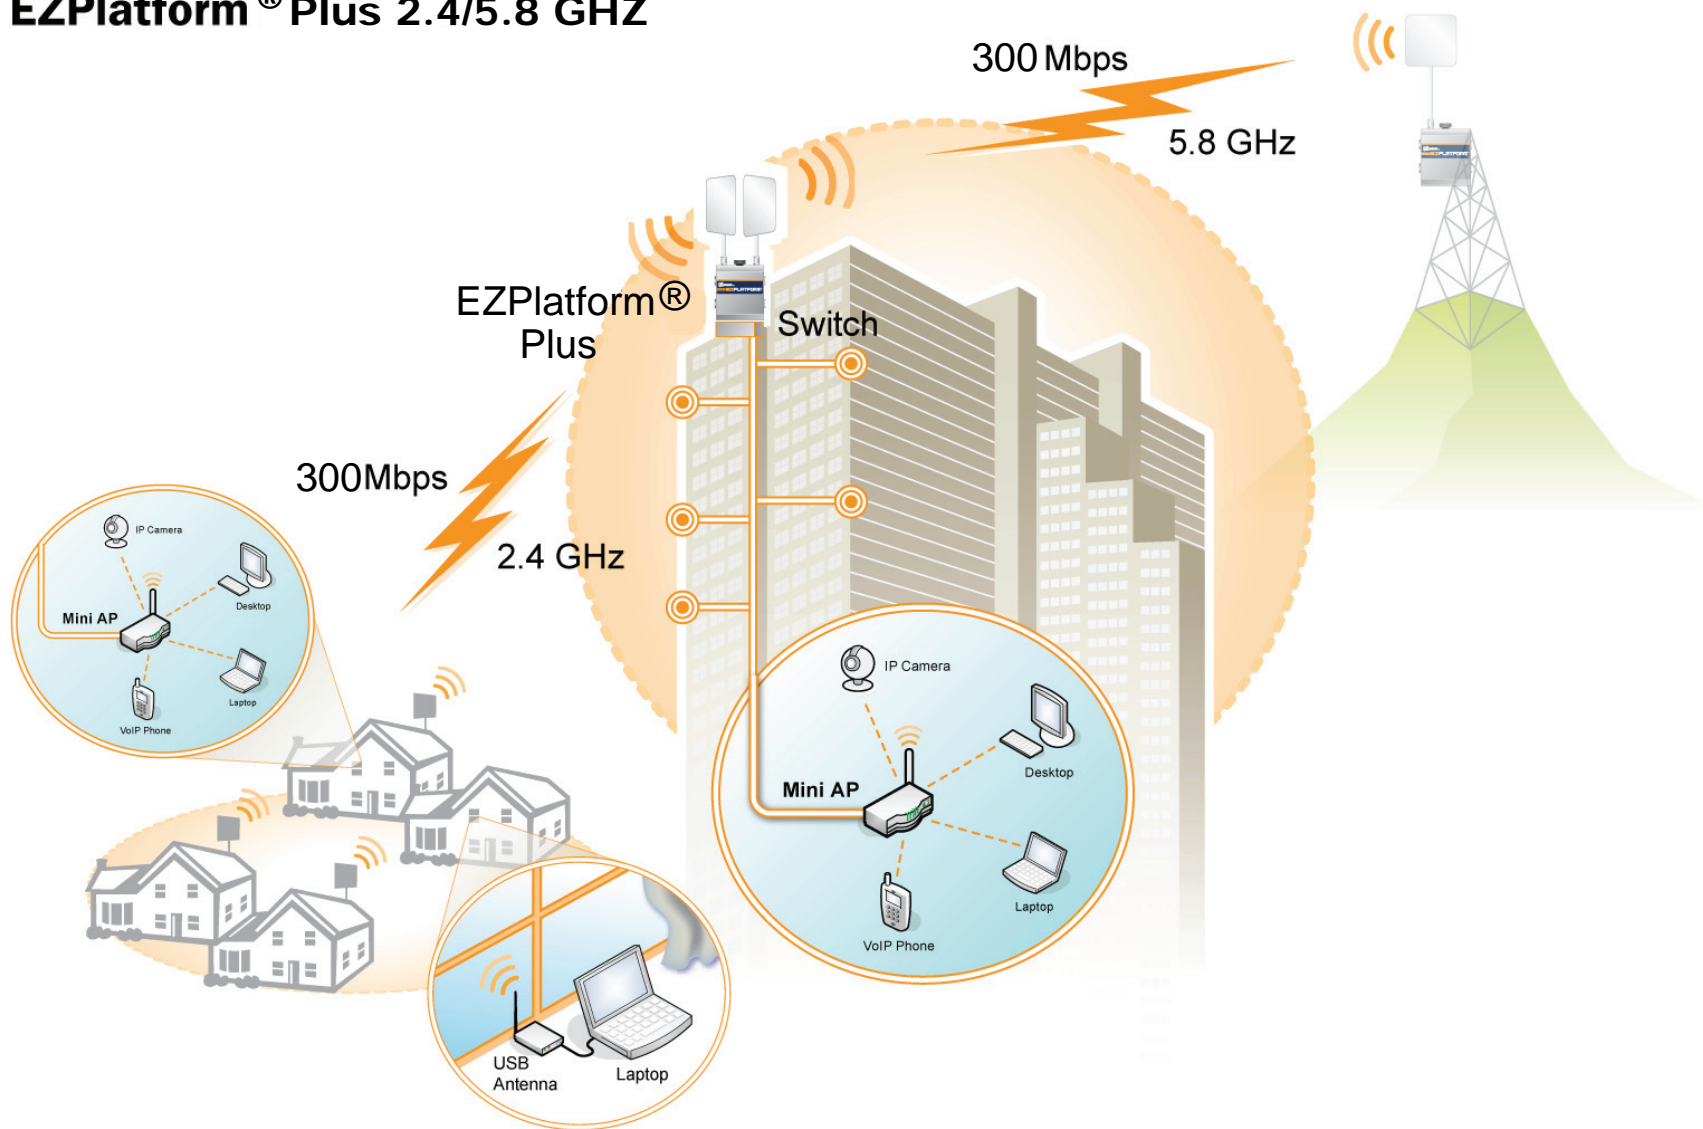

# High Capacity Building – Front and Back, 2 Separate Channels

# Remote Access — Building Itself Without IP Access

# Remote Access — Multiple Dwelling Plus Neighborhood Coverage EZPlatform® Plus 2.4/5.8 GHZ