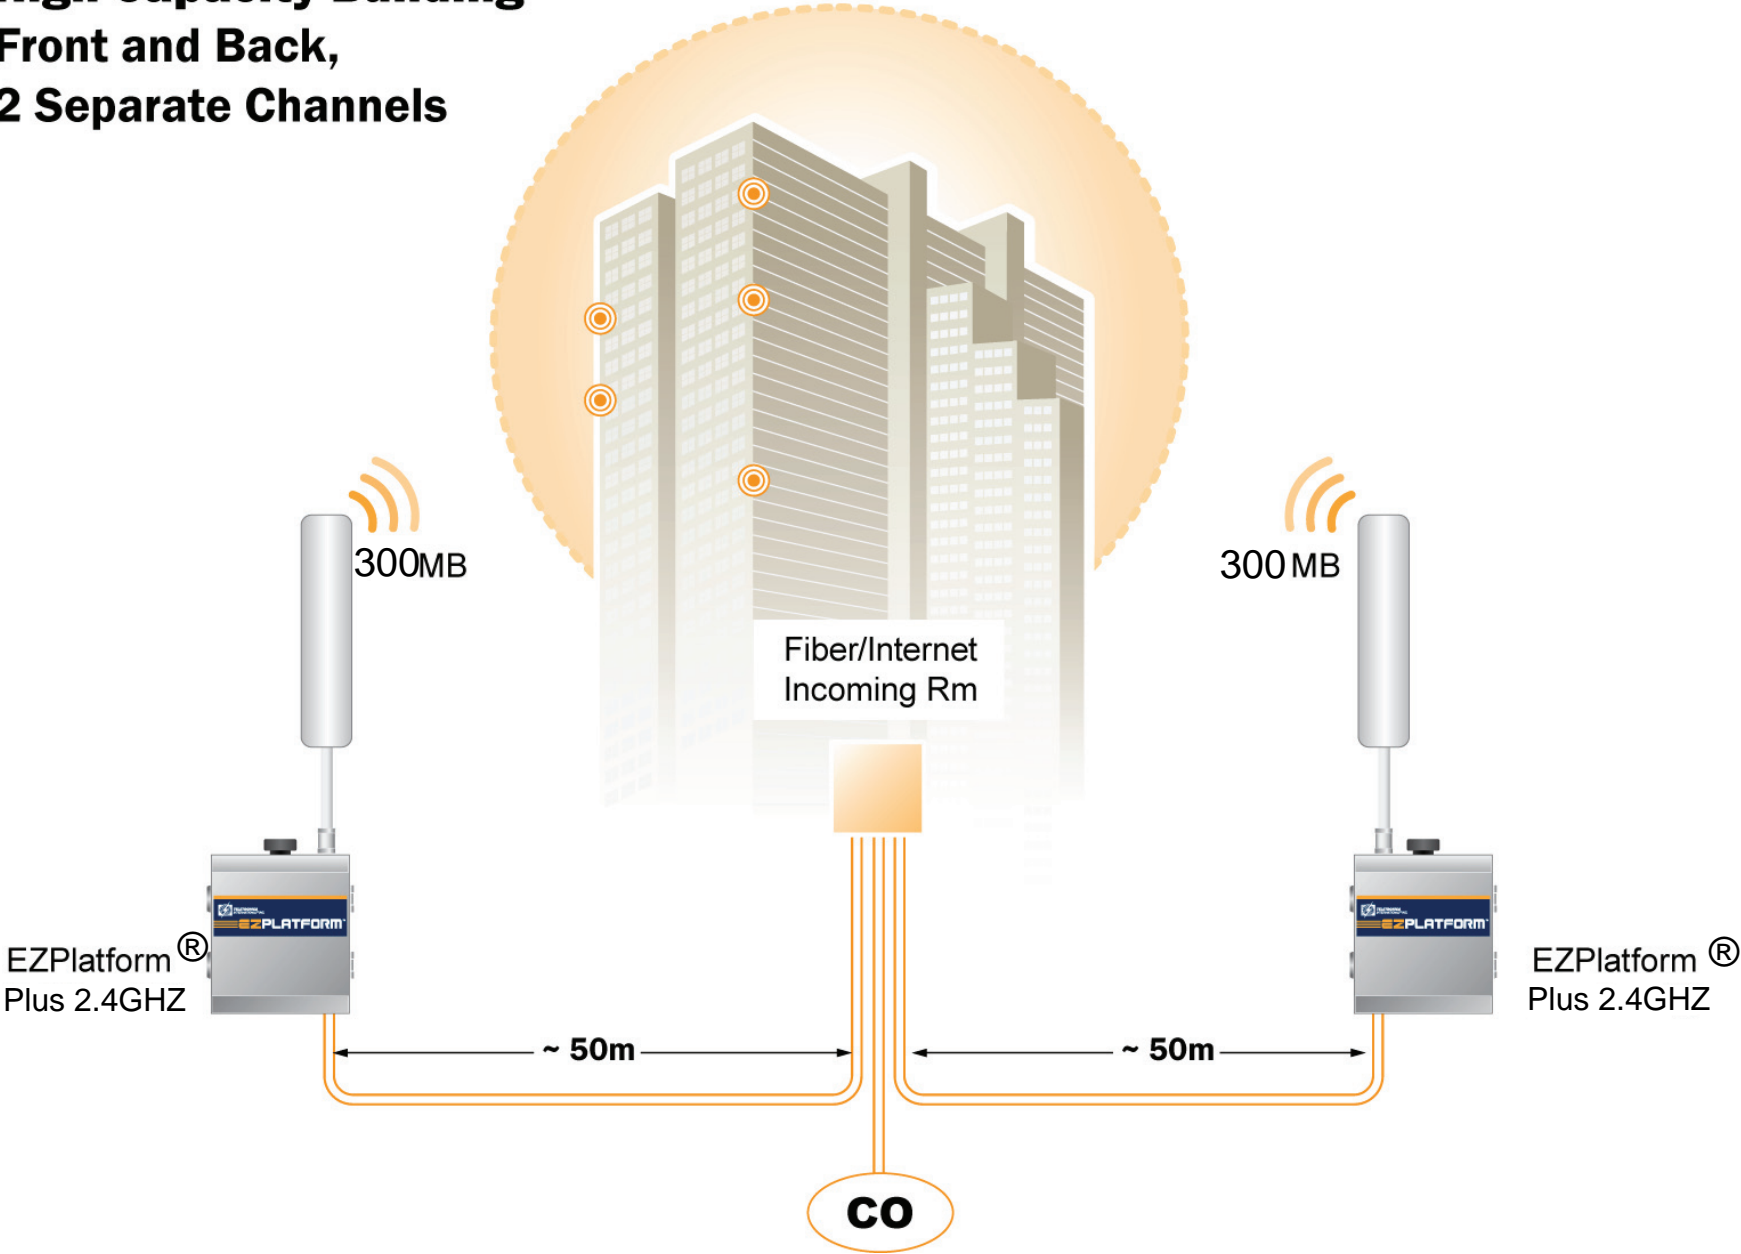

# Basic Configuration — Penetration From Outdoor

# Low Capacity Building – Single Channel High Power

# High Capacity Building – Front and Back, 2 Separate Channels